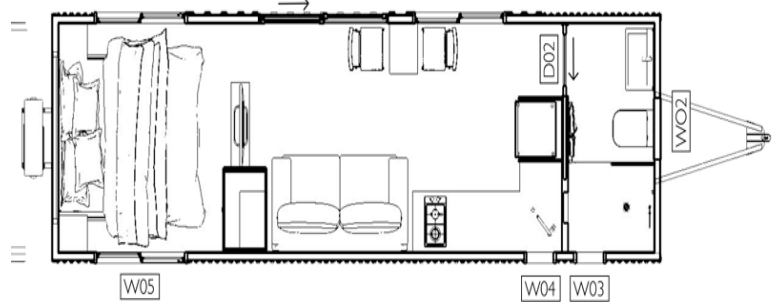

Shed A7, 38-48 Maude Street
Victor Harbor SA 5211
Ph: 0491 743 910
Email: tinyhouse@egritech.com.au

egriTech
PTY LTD

CURRAWONG FEATURES:

- ⇒ Custom Built Trailer
- ⇒ VIN (Vehicle Identification Number)
- ⇒ 4 x stabilizer jack stands for levelling
- ⇒ Timber framed
- ⇒ Insulation on walls and ceiling
- ⇒ Waterproof Thermal Break Wrap
- ⇒ Bathroom fitted shower, toilet, and vanity
- ⇒ All plumbing & Gas
- ⇒ Structaflor sub-floor Flooring
- ⇒ Colorbond Surfsmist internal and your colour choice external walls
- ⇒ 8.6 m long x 2.4m wide with ceiling height 2.4m-2.7m
- ⇒ 5 Aluminium Sliding Windows with Screens plus Sliding door with Screen
- ⇒ Architraves, Corner Trims
- ⇒ Full Electrical 240v (15 Amp Plug)
- ⇒ Safety Switchboard
- ⇒ Recessed Ceiling LED Lights (5 off)
- ⇒ Double GPO Power Points (9 internal, 1 external)
- ⇒ USB Charging Point
- ⇒ TV Aerial Connection Point
- ⇒ Smoke Alarm
- ⇒ RINNAI 16L Gas Instant Water Heating System
- ⇒ Kitchen Cabinetry as per design (Laminate Polar White)
- ⇒ Kitchen Bench top (Laminate)
- ⇒ 2 burner gas or electric cook-top
- ⇒ Electric Oven
- ⇒ Sink + Mixer Tap
- ⇒ Flushing Toilet
- ⇒ Shower with Mixer
- ⇒ Vanity Storage Cabinet + Mixer Tap